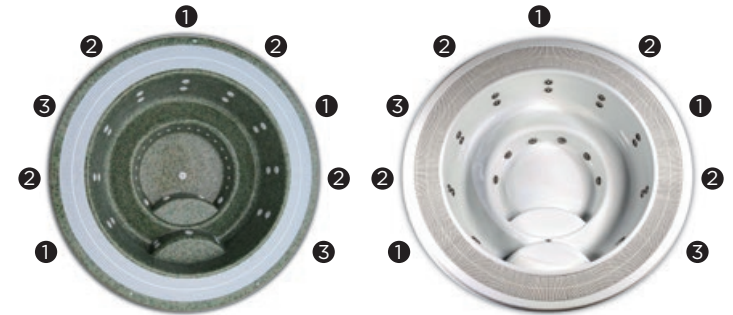

## Technical specifications

ref: 40769

ref: 57113

Measures ( ±2cm)	Ø 300	
Positions (seats/loungers)	9 (9 /-)	
Water capacity (l)	2.290	
Weight (empty / full) (kg)	310 / 2.600	526 / 2.816

Shell finish	Acrylic	Mosaic
Colours available*	46 / 44 / 59	AG64 / AG34 / AG75 / AG70 AG72 / AG20 / AG13 / AG2